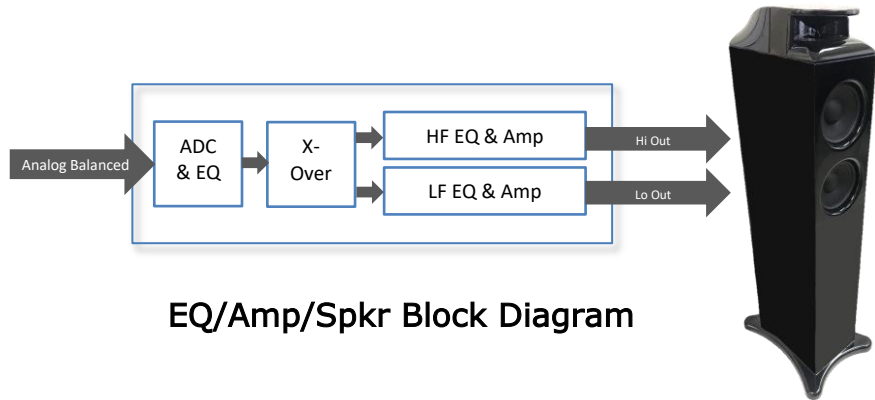

# Tau

**GrimaniSYSTEMS**  
SPELLBINDING HOME ENTERTAINMENT

**2-way Active Bi-Amplified DSP  
Wide Dispersion  
Audiophile Tower Speaker**

- Floor-standing all-in-one audiophile active tower speaker
- Optimized for 2-channel stereo and L/R home theater channels
- Conic Section Array waveguide for transparent mids and highs
- High performance
- High sound pressure level
- Active bi-amplified with integrated Digital Signal Processing EQ
- Basic Specs: 2-way / dual 6.5" Woofer / 1" Compression tweeter  
110dB / 35Hz to 20kHz / 600W x2 / DSP X-Over and EQ  
Black, White, Silver / 42.75"Hx7.44"Wx11.25"D