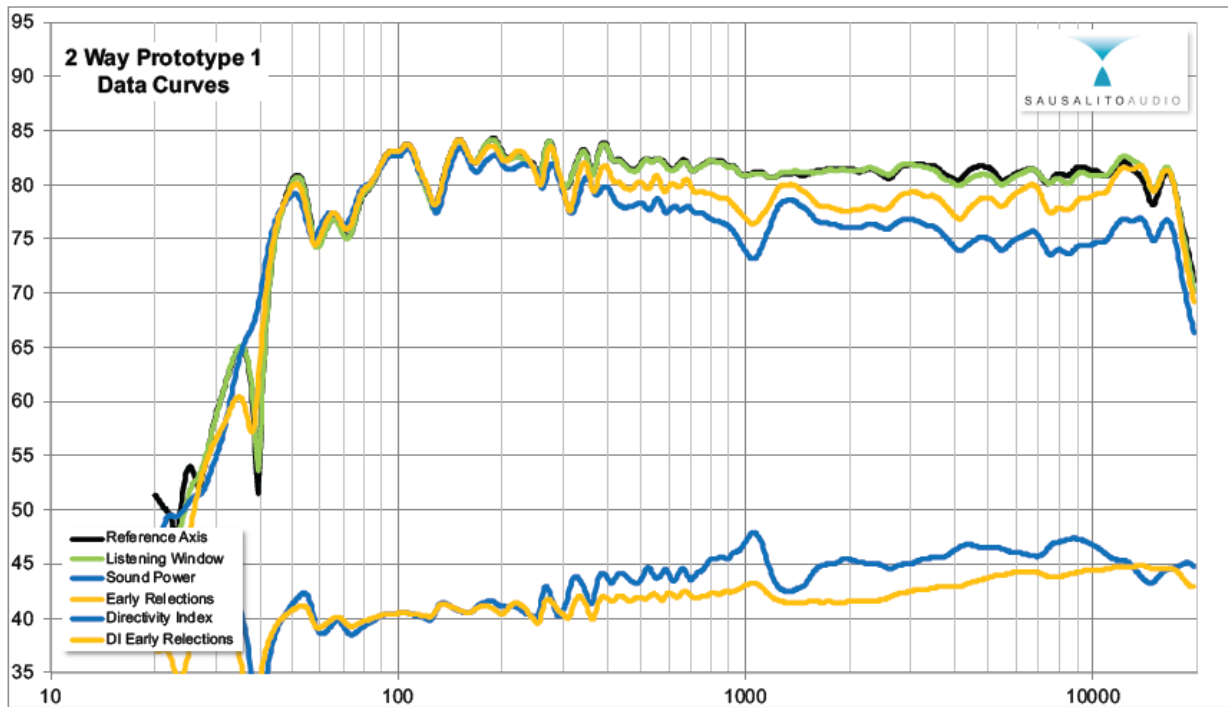

# Tau

**GrimaniSYSTEMS**  
SPELLBINDING HOME ENTERTAINMENT

**2-way Active Bi-Amplified DSP  
Wide Dispersion  
Audiophile Tower Speaker**

- Floor-standing all-in-one audiophile active tower speaker
- Optimized for 2-channel stereo and L/R home theater channels
- Conic Section Array waveguide for transparent mids and highs
- High performance
- High sound pressure level
- Active bi-amplified with integrated Digital Signal Processing EQ
- Basic Specs: 2-way / dual 6.5" Woofer / 1" Compression tweeter  
110dB / 35Hz to 20kHz / 600W x2 / DSP X-Over and EQ  
Black, White, Silver / 42.75"Hx7.44"Wx11.25"D

EQ/Amp/Spkr Block Diagram

Tau Frequency Response Curves  
AES "Spinorama" Style