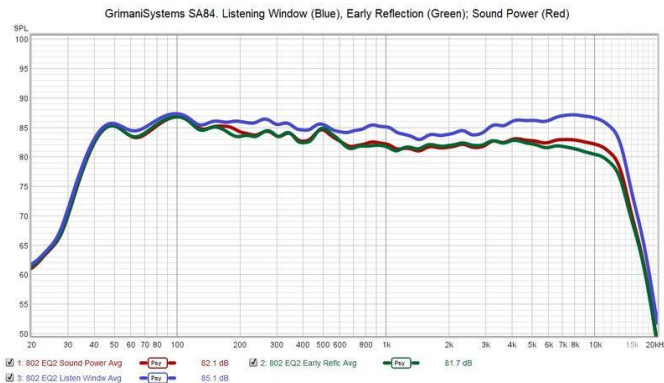

SA-84

GrimaniSYSTEMS
SPELLBINDING HOME ENTERTAINMENT

2-way Active DSP Bi-Amplified Small Aperture Ceiling Speaker

- Ceiling speaker with concealed enclosure and small aperture
- Exceptional Dynamics and Bandwidth
- Wide dispersion for more even coverage
- Aluminum enclosure and outdoor-rated
- 4" Flush Grilles – Round or Square
- Active Bi-Amplified / Integrated Digital Signal Processing / Room EQ
- Calibration, Diagnostics, and 24/7 monitoring Over IP
- Basic Specs:
 - 8" woofer / 2" tweeter / Max SPL 1m Long-Short: 100-106dB
 - 40Hz to 20kHz / 320W rack-mounted amplifier / 2-way DSP x-over and room EQ /
 - 26"L x 13"W x 8"D / 34 lbs.

EQ/Amp/Spkr Block Diagram

2~4 Channel DSP Power Amp
2 channels per speaker

Aperture Grille Options:

4" Round or 4" Square

Flush magnetic grilles are paintable and virtually invisible:

Responses:
Listening Window and Sound Power