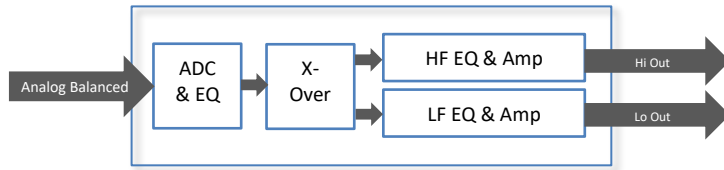

SA-84

GrimaniSYSTEMS
SPELLBINDING HOME ENTERTAINMENT

2-way Active DSP Bi-Amplified Small Aperture Ceiling Speaker

- Ceiling speaker with concealed enclosure and small aperture
- Exceptional Dynamics and Bandwidth
- Wide dispersion for more even coverage
- Aluminum enclosure and outdoor-rated
- 4" Flush Grilles – Round or Square
- Active Bi-Amplified / Integrated Digital Signal Processing / Room EQ
- Calibration, Diagnostics, and 24/7 monitoring Over IP
- Basic Specs:
 - 8" woofer / 2" tweeter / Max SPL 1m Long-Short: 100-106dB
 - 40Hz to 20kHz / 320W rack-mounted amplifier / 2-way DSP x-over and room EQ /
 - 26"L x 13"W x 8"D / 34 lbs.

EQ/Amp/Spkr Block Diagram

2~4 Channel DSP Power Amp
2 channels per speaker

Aperture Grille Options:

4" Round or 4" Square

Flush magnetic grilles are paintable and virtually invisible:

Responses:
Listening Window and Sound Power