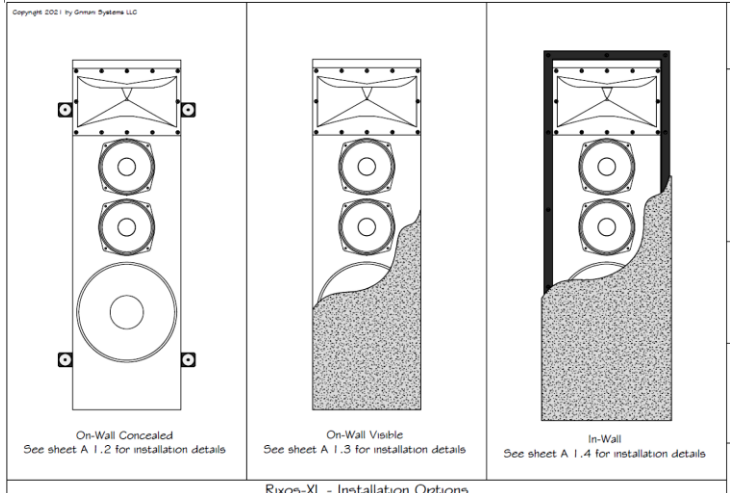

## 3.5-way Active Quad-Amplified DSP Shallow Speaker

- Flush or Surface Mount
- Exceptional Dynamics and Finesse
- Active -Amplified / Integrated Digital Signal Processing / Room EQ
- Calibration, Diagnostics, and 24/7 monitoring Over IP
- 8" deep
- Basic Specifications:  
12" woofer / 6.5" Mids / 1" annular driver in CSA™ waveguide / 118-123 dB 1m Long-Short SPL  
Rooms up to 1000ft<sup>2</sup> / 80Hz to 20kHz / 1200W rack amplifier / DSP x-over and room EQ  
36"x14"x8"

**EQ/Amp/Spkr Block Diagram**

**Rixos-XL**

**4 Channel DSP Power Amp**

**Mounting Kit Options:**

On-wall – Concealed by screen or stretched fabric: Three shock-mount L Brackets

On-wall – Visible: Fabric shroud with painted end caps & mounting cleats.

In-wall - Visible: Perimeter bracket & fabric-covered grille frame.

**Responses: Axial, Listening Window, Reflections, and Sound Power**