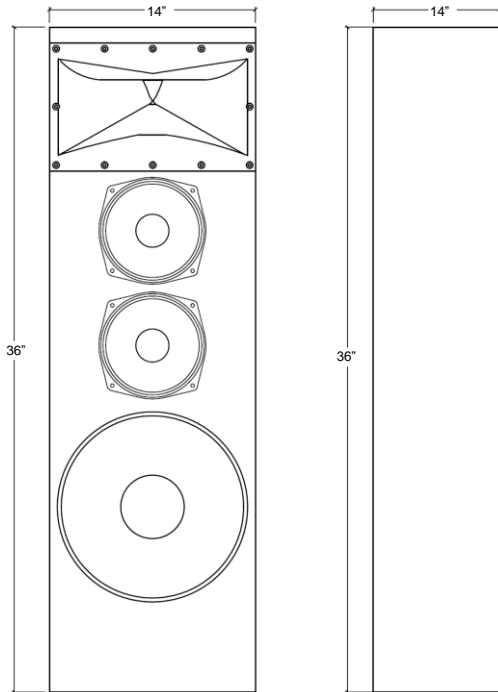

## 3.5-way Active Quad-Amplified DSP Shallow Speaker

- Flush or Surface Mount
- Exceptional Dynamics and Finesse
- Active -Amplified / Integrated Digital Signal Processing / Room EQ
- Calibration, Diagnostics, and 24/7 monitoring Over IP
- 8" deep
- Basic Specifications:  
12" woofer / 6.5" Mids / 1" annular driver in CSA™ waveguide / 118-123 dB 1m Long-Short SPL  
Rooms up to 1000ft<sup>2</sup> / 80Hz to 20kHz / 1200W rack amplifier / DSP x-over and room EQ  
36"x14"x8"

**EQ/Amp/Spkr Block Diagram**

**Rixos-XL**

**4 Channel DSP Power Amp**

**Mounting Kit Options:**

On-wall – Concealed by screen or stretched fabric: Three shock-mount L Brackets

On-wall – Visible: Fabric shroud with painted end caps & mounting cleats.

In-wall - Visible: Perimeter bracket & fabric-covered grille frame.

**Responses: Axial, Listening Window, Reflections, and Sound Power**