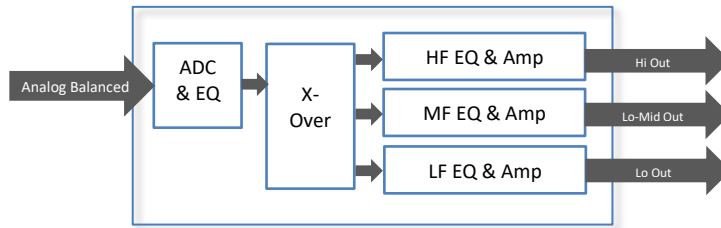

## 3.5-way Active Quad-Amplified DSP Shallow Speaker

- Flush or Surface Mount
- Exceptional Dynamics and Finesse
- Active -Amplified / Integrated Digital Signal Processing / Room EQ
- Calibration, Diagnostics, and 24/7 monitoring Over IP
- 8" deep
- Basic Specifications:  
12" woofer / 6.5" Mids / 1" annular driver in CSA™ waveguide / 118-123 dB 1m Long-Short SPL  
Rooms up to 1000ft<sup>2</sup> / 80Hz to 20kHz / 1200W rack amplifier / DSP x-over and room EQ  
36"x14"x8"

**EQ/Amp/Spkr Block Diagram**

**Rixos-XL**

**4 Channel DSP Power Amp**

**Mounting Kit Options:**

On-wall – Concealed by screen or stretched fabric: Three shock-mount L Brackets

On-wall – Visible: Fabric shroud with painted end caps & mounting cleats.

In-wall - Visible: Perimeter bracket & fabric-covered grille frame.

**Responses: Axial, Listening Window, Reflections, and Sound Power**