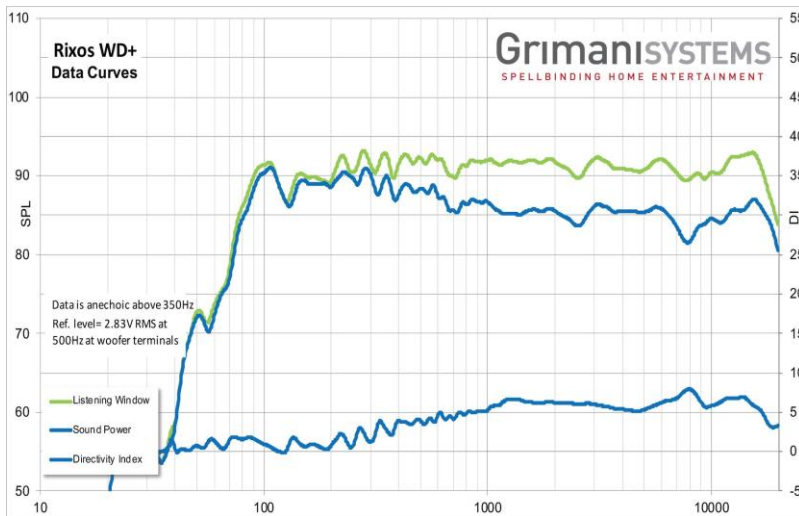

Mounting Kit Options:

Recessed in-ceiling – Concealed by stretched fabric or grille: Perimeter bracket

Responses: Listening Window and Sound Power