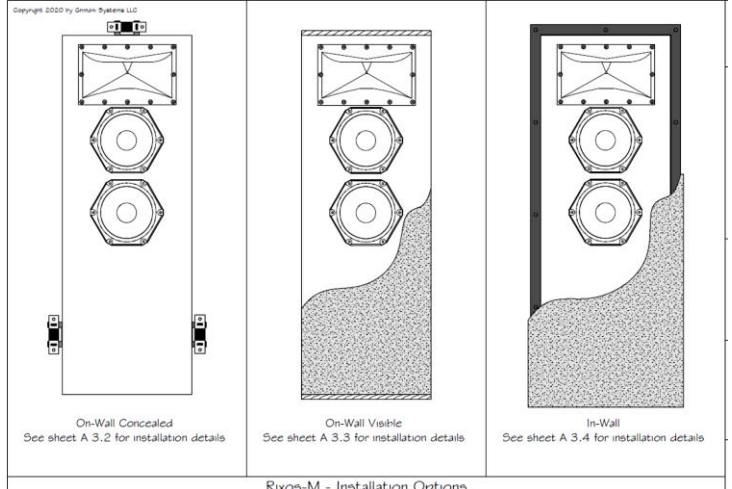

Two Cabinet Configurations

Rixos-M

Rixos-MD

2~4 Channel DSP Power Amp
2 channels per speaker

Mounting Kit Options:

On-wall – Concealed by screen or stretched fabric: Three shock-mount L Brackets

On-wall – Visible: Fabric shroud with painted end caps & mounting cleats.

In-wall - Visible: Perimeter bracket & fabric-covered grille frame.

Responses:
Listening Window and Sound Power