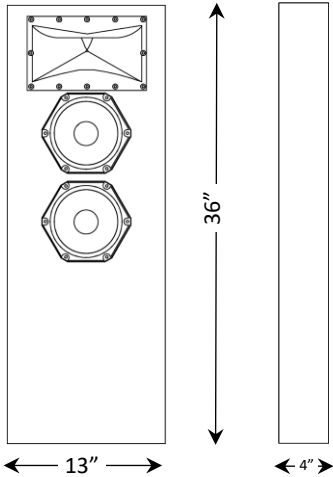

Rixos-M

GrimaniSYSTEMS
SPELLBINDING HOME ENTERTAINMENT

2-way Active Bi-Amplified DSP Shallow Speaker

- Flush or Surface Mount
- Exceptional Dynamics and Finesse
- Active Bi-Amplified / Integrated Digital Signal Processing / Room EQ
- Calibration, Diagnostics, and 24/7 monitoring Over IP
- 4" and 6" deep versions
- Basic Specs:
Dual 6.5" woofers / 1" dome in CSA™ waveguide / Max SPL 1m Long-Short: 108-115dB
80Hz to 20kHz / 300W rack amplifier / DSP x-over and room EQ / 36"x13"x4" (Shallow version)

Two Cabinet Configurations

Rixos-M

Rixos-MD

2~4 Channel DSP Power Amp
2 channels per speaker

Mounting Kit Options:

On-wall – Concealed by screen or stretched fabric: Three shock-mount L Brackets

On-wall – Visible: Fabric shroud with painted end caps & mounting cleats.

In-wall - Visible: Perimeter bracket & fabric-covered grille frame.

Responses:
Listening Window and Sound Power