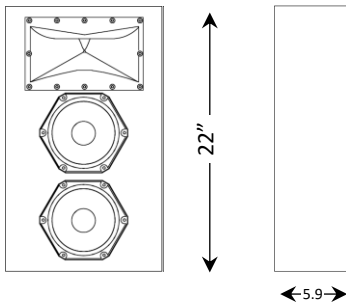

Rixos-M

GrimaniSYSTEMS
SPELLBINDING HOME ENTERTAINMENT

2-way Active Bi-Amplified DSP Shallow Speaker

- Flush or Surface Mount
- Exceptional Dynamics and Finesse
- Active Bi-Amplified / Integrated Digital Signal Processing / Room EQ
- Calibration, Diagnostics, and 24/7 monitoring Over IP
- 4" and 6" deep versions
- Basic Specs:
Dual 6.5" woofers / 1" dome in CSA™ waveguide / Max SPL 1m Long-Short: 108-115dB
80Hz to 20kHz / 300W rack amplifier / DSP x-over and room EQ / 36"x13"x4" (Shallow version)

Two Cabinet Configurations

Rixos-M

Rixos-MD

2~4 Channel DSP Power Amp
2 channels per speaker

Mounting Kit Options:

On-wall – Concealed by screen or stretched fabric: Three shock-mount L Brackets

On-wall – Visible: Fabric shroud with painted end caps & mounting cleats.

In-wall - Visible: Perimeter bracket & fabric-covered grille frame.

Responses:
Listening Window and Sound Power