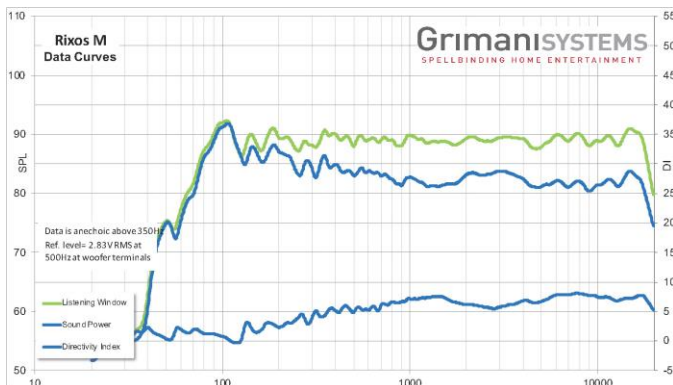

Mounting Kit Options:

On-wall – Concealed by screen or stretched fabric: Three shock-mount L Brackets

On-wall – Visible: Fabric shroud with painted end caps & mounting cleats.

In-wall - Visible: Perimeter bracket & fabric-covered grille frame.

Responses:
Listening Window and Sound Power