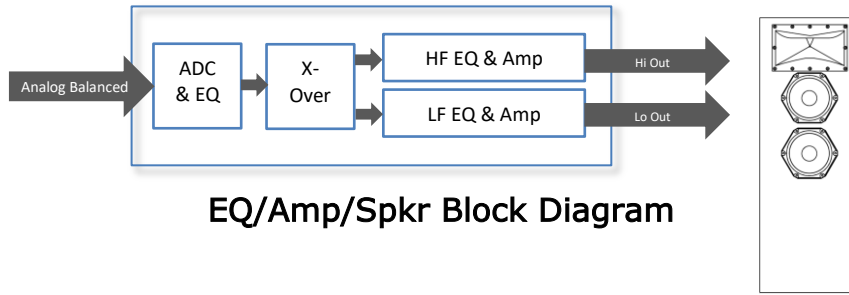

Rixos-M

GrimaniSYSTEMS
SPELLBINDING HOME ENTERTAINMENT

2-way Active Bi-Amplified DSP Shallow Speaker

- Flush or Surface Mount
- Exceptional Dynamics and Finesse
- Active Bi-Amplified / Integrated Digital Signal Processing / Room EQ
- Calibration, Diagnostics, and 24/7 monitoring Over IP
- 4" and 6" deep versions
- Basic Specs:
Dual 6.5" woofers / 1" dome in CSA™ waveguide / Max SPL 1m Long-Short: 108-115dB
80Hz to 20kHz / 300W rack amplifier / DSP x-over and room EQ / 36"x13"x4" (Shallow version)

Two Cabinet Configurations

Rixos-M

Rixos-MD

2~4 Channel DSP Power Amp
2 channels per speaker

Mounting Kit Options:

On-wall – Concealed by screen or stretched fabric: Three shock-mount L Brackets

On-wall – Visible: Fabric shroud with painted end caps & mounting cleats.

In-wall - Visible: Perimeter bracket & fabric-covered grille frame.

Responses:
Listening Window and Sound Power