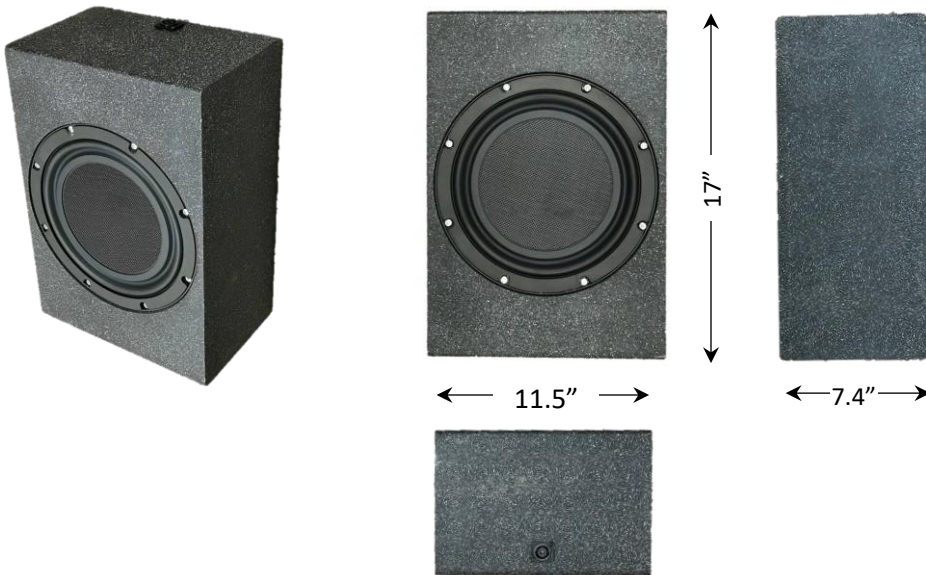

Epsilon

GrimaniSYSTEMS
SPELLBINDING HOME ENTERTAINMENT

10" Active DSP Amplified Compact Subwoofer

- Flush or Surface Mount
- Exceptional Dynamics and Finesse
- Active Amplified / Integrated Digital Signal Processing / Room EQ
- Calibration, Diagnostics, and 24/7 monitoring Over IP
- Basic Specifications:
10" woofer / 89dB efficiency (2.83V)
30Hz to 200Hz / 300W rack amplifier / DSP room EQ / 17"x 11.5"x 7.4"

**2-Unit EQ/Amp/Spkr Block Diagram
Mezzo 602 and Epsilon Subwoofers**

**2 Channel DSP Power Amp
1 channel per subwoofer**

Dimensions

Mounting Kit Options:

On-wall – Concealed by screen or stretched fabric: Three shock-mount L Brackets

On-wall – Visible: Fabric shroud with painted end caps & mounting cleats.

In-wall - Visible: Perimeter bracket & fabric-covered grille frame.

Response curves