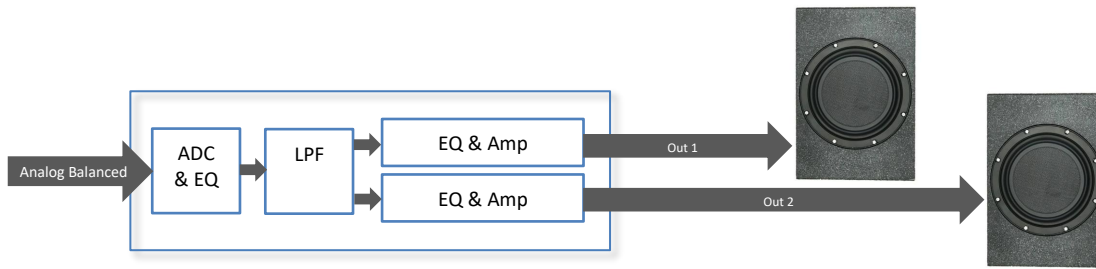

Epsilon

GrimaniSYSTEMS
SPELLBINDING HOME ENTERTAINMENT

10" Active DSP Amplified Compact Subwoofer

- Flush or Surface Mount
- Exceptional Dynamics and Finesse
- Active Amplified / Integrated Digital Signal Processing / Room EQ
- Calibration, Diagnostics, and 24/7 monitoring Over IP
- Basic Specifications:
10" woofer / 89dB efficiency (2.83V)
30Hz to 200Hz / 300W rack amplifier / DSP room EQ / 17"x 11.5"x 7.4"

**2-Unit EQ/Amp/Spkr Block Diagram
Mezzo 602 and Epsilon Subwoofers**

**2 Channel DSP Power Amp
1 channel per subwoofer**

Dimensions

Mounting Kit Options:

On-wall – Concealed by screen or stretched fabric: Three shock-mount L Brackets

On-wall – Visible: Fabric shroud with painted end caps & mounting cleats.

In-wall - Visible: Perimeter bracket & fabric-covered grille frame.

Response curves